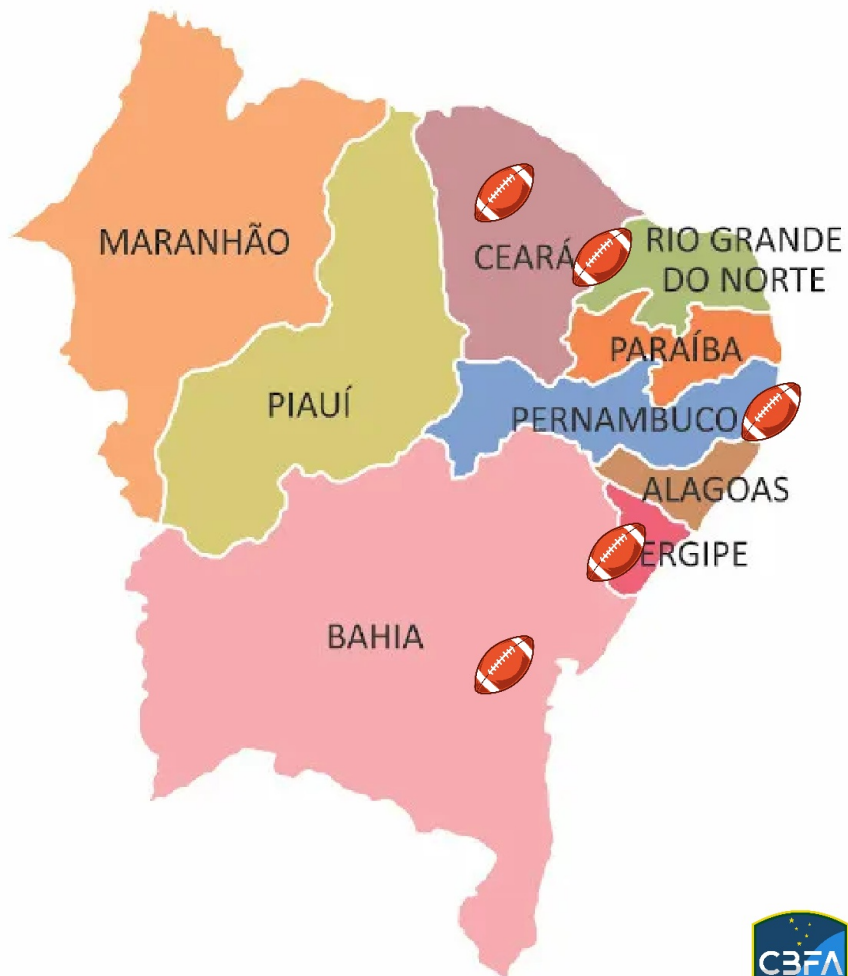

NORTHEAST REGION

CEARÁ SCHOOLS:

EMTI Prof. José Júlio da Ponte
Escola Noel Hugnem

RIO GRANDE DO NORTE SCHOOLS:

CENTRO EDUCACIONAL INTEGRADA MAIS
ESCOLA MUNICIPAL PROF ULISSES GOIS

PERNAMBUCO SCHOOL:

ESCOLA MENINO JESUS

SERGIPE SCHOOL:

Escola Municipal Zarria Gabriel

BAHIA SCHOOLS:

COLEGIO ESTADUAL FEIRA DE SANTANA
LAND SCHOOL
ESCOLA PEDACINHO DO CÉU

CONFEDERAÇÃO
BRASILEIRA DE
FUTEBOL AMERICANO