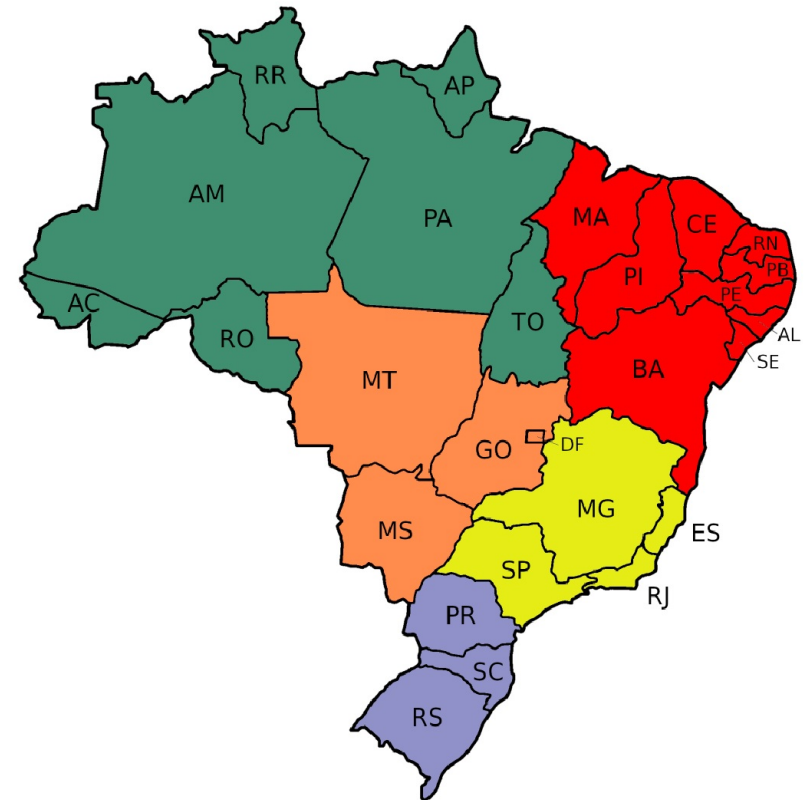

NFL FLAG REGIONALS 2024

BRAZIL

**CONFEDERAÇÃO
BRASILEIRA DE
FUTEBOL AMERICANO**

PARTICIPATING SCHOOLS

-  NORTH: 5 SCHOOLS
-  NORTH EAST: 9 SCHOOLS
-  MIDWEST: 7 SCHOOLS
-  SOUTHEAST: 17 SCHOOLS
-  SOUTH: 7 SCHOOLS

CONFEDERAÇÃO
BRASILEIRA DE
FUTEBOL AMERICANO

NORTH REGION

STATE: AMAZONAS

CITY: MANAUS

SCHOOLS:

Escola Municipal irmã Zenir

Escola municipal Sociólogo Herbert

escola municipal Antônia Alexandrina

NORTHEAST REGION

5 STATES: CEARÁ, RIO GRANDE DO NORTE, PERNAMBUCO, SERGIPE AND BAHIA

7 CITIES: FORTALEZA, NATAL, PARNAMIRIM, RECIFE, SALVADOR, FEIRA DE SANTANA, ARACAJU

NUMBER OF CHILDREN PRACTICING FLAG: 450